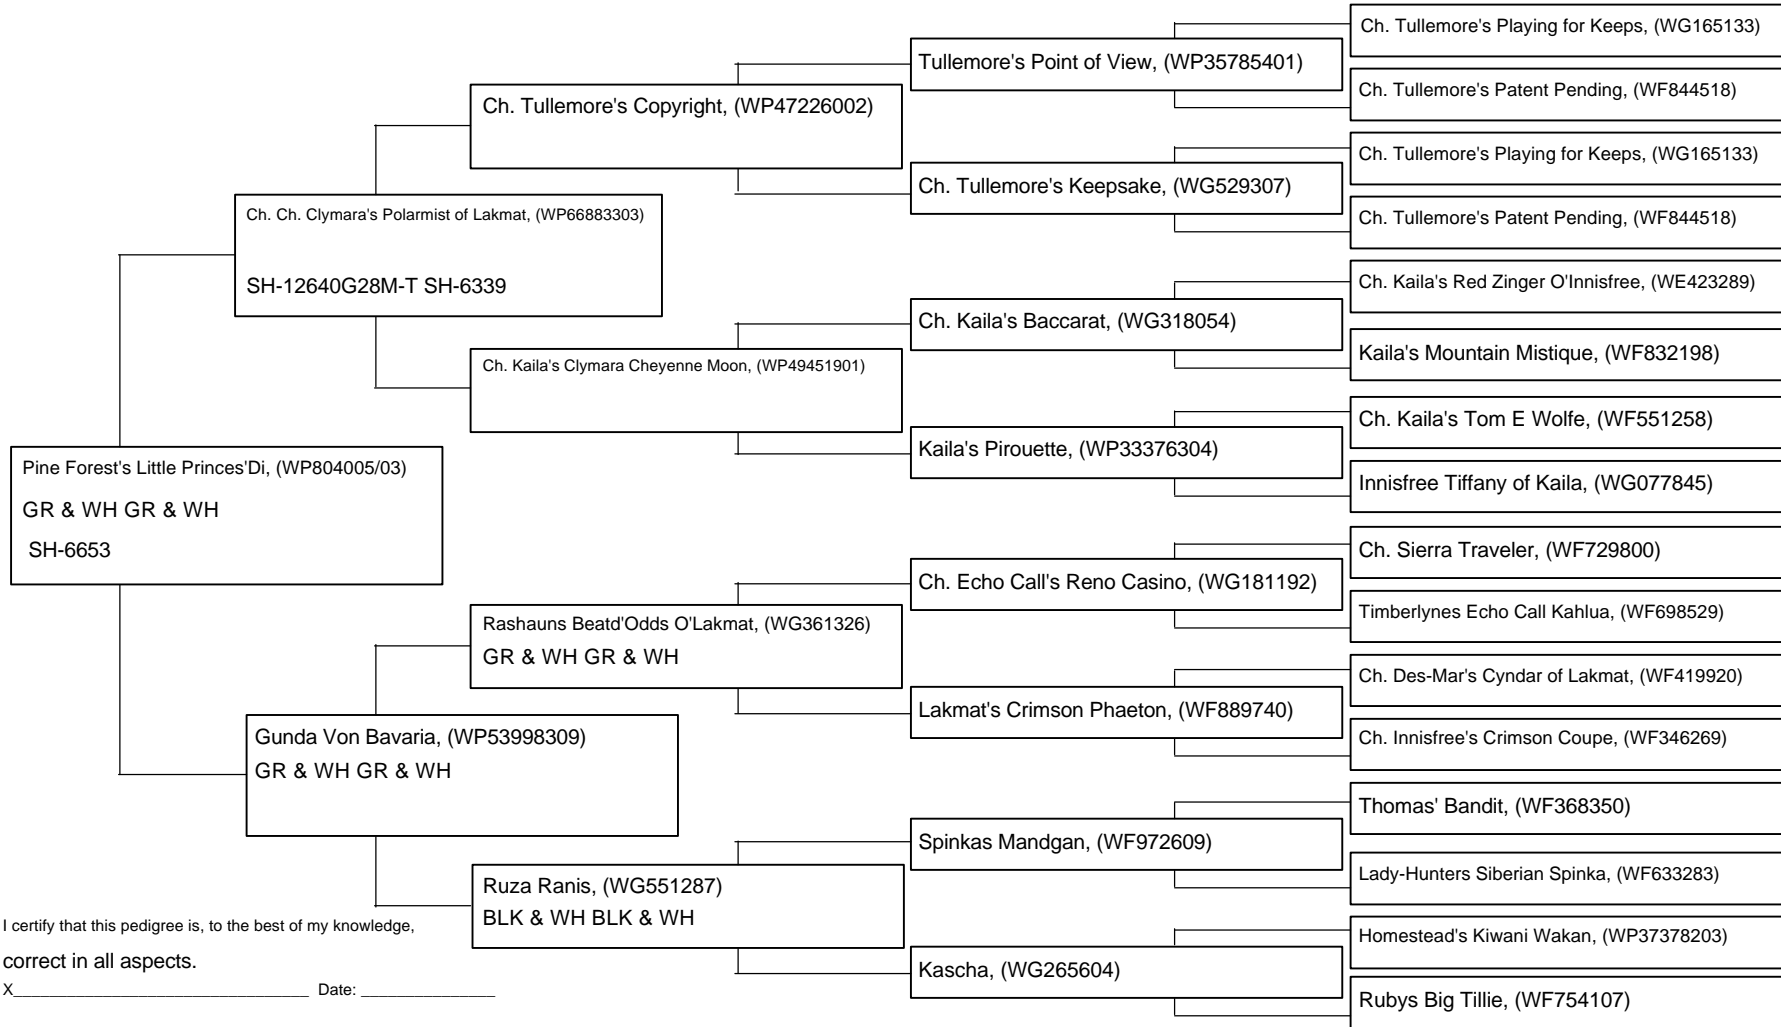

Pedigree For Pine Forest's Little Princes'Di

Kristyne McDaniel
44640 La Cuesta Road

Murrieta, CA 92562
Phone: 909-677-9161
Email: steve@shamrocktrails.com

I certify that this pedigree is, to the best of my knowledge,
correct in all aspects.

X _____ Date: _____